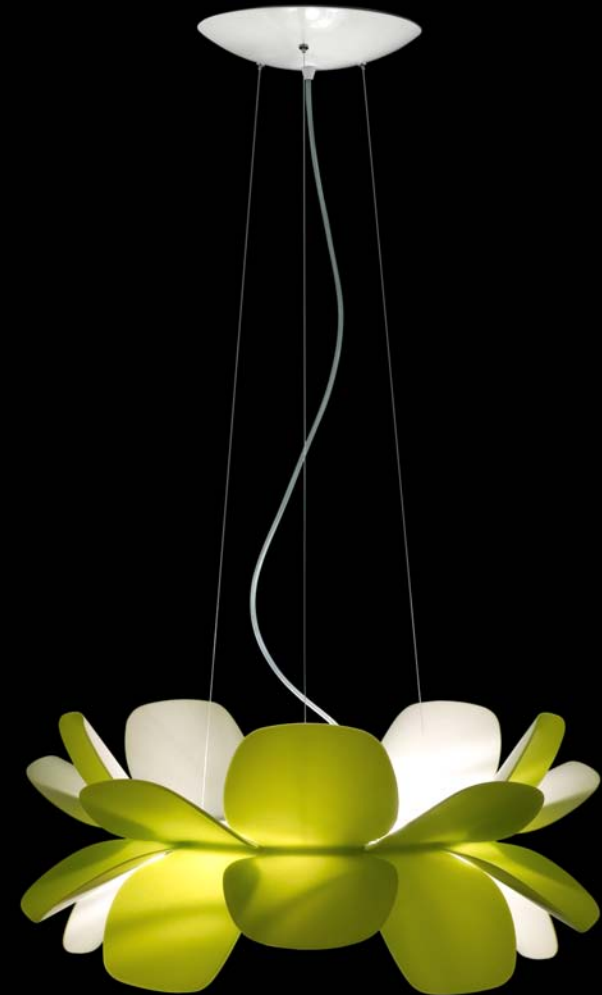

estiluz®

BLAUET

Euroluce

> Euroluce 09 Trade Show

Milan, April 22nd to 27th

Pavilion 18

Stands D13 & E12

www.estiluz.com

www.blauet.com