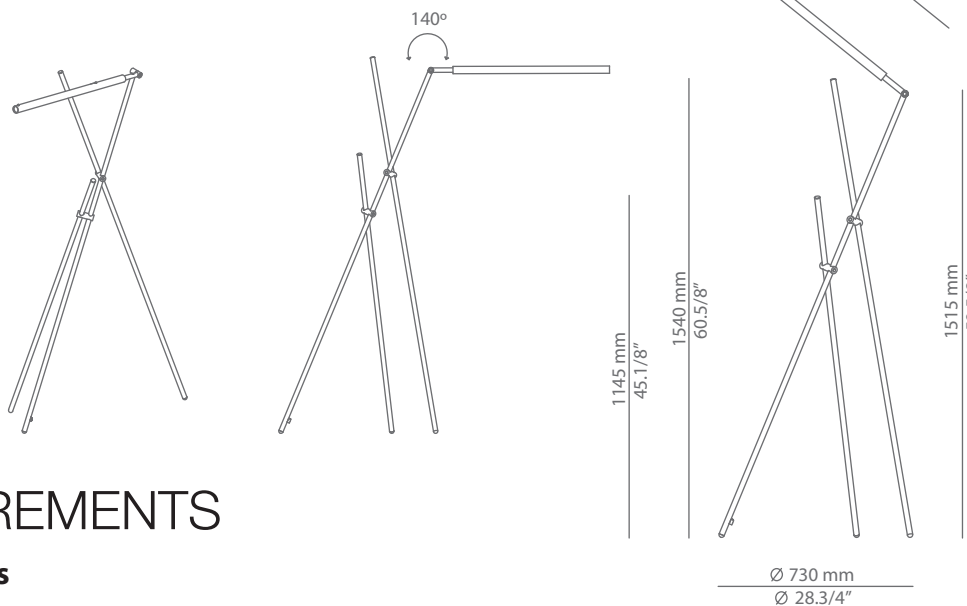

TABLE KIT

LECTERN KIT

SPECIAL REQUIREMENTS

Custom finishes and versions

Alternate lamping, versions and finishes available for projects. Consult our offices.

Special instructions

ESTILUZ, S.A.
Carretera d'Ogassa, s/n
17860 Sant Joan de les Abadesses
T+34 972 720 125
F+34 972 720 796

estiluz@estiluz.com
www.estiluz.com