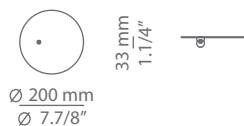

ASANA

P-3768

floor lamp

Date	Type
Project	
Location	
Model #	Quantity
Specifier	

Description

Metallic floor lamp with three multifunctional arms. Direct and indirect light provided by an adjustable arm with acrylic diffuser and integrated dimmer.

Pictures above might not show the specified dimensions or material. They are for illustration purposes only.

Ordering information

Product Code	Lamp	Finish body	Finish stem
■ P-3768	LED 10,7W (2700K / Ang. 120° / 24V) A+ 100V - 240V / Typ* 1068 lumens Dimmable	■ 92 MNK Mink ■ CUSTOM	■ 61 S GLD Satin Gold ■ 93 GR LM Grey-limestone ■ CUSTOM

Accessories

Product Code	Description	Finish
■ 123768XX2	Table KIT	■ 92 MNK Mink
■ 123768XX3	Lectern KIT	■ CUSTOM

TABLE KIT

LECTERN KIT

SPECIAL REQUIREMENTS

Custom finishes and versions

Alternate lamping, versions and finishes available for projects. Consult our offices.

Special instructions

ESTILUZ, S.A.
Carretera d'Ogassa, s/n
17860 Sant Joan de les Abadesses
T+34 972 720 125
F+34 972 720 796

estiluz@estiluz.com
www.estiluz.com