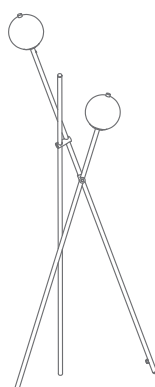

LECTERN KIT

SPECIAL REQUIREMENTS

Custom finishes and versions

Alternate lamping, versions and finishes available for projects. Consult our offices.

Special instructions

ESTILUZ, S.A.
Carretera d'Ogassa, s/n
17860 Sant Joan de les Abadesses
T+34 972 720 125
F+34 972 720 796

estiluz@estiluz.com
www.estiluz.com