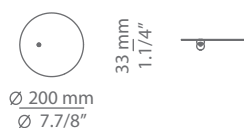

ASANA P-3769

floor lamp

Date	Type
Project	
Location	
Model #	Quantity
Specifier	

Description

Metallic floor lamp with two glass shades and a multifunctional arm.
Dimmer on the stem.

Pictures above might not show the specified dimensions or material. They are for illustration purposes only.

Ordering information

Product Code	Lamp
P-3769	LED 2x5,35W (2700K / Ang. 120° / 24V) A+ 100V - 240V / Typ* 2x525 lumens Dimmable

Finish body		Finish stem	
92 MNK	Mink	61 S GLD	Satin Gold
CUSTOM		93 GR LM	Grey-limestone
		CUSTOM	

Accessories

Product Code	Description	Finish
123768XX2	Table KIT	92 MNK Mink
123768XX3	Lectern KIT	CUSTOM

TABLE KIT

LECTERN KIT

SPECIAL REQUIREMENTS

Custom finishes and versions

Alternate lamping, versions and finishes available for projects. Consult our offices.

Special instructions

ESTILUZ, S.A.
Carretera d'Ogassa, s/n
17860 Sant Joan de les Abadesses
T+34 972 720 125
F+34 972 720 796

estiluz@estiluz.com
www.estiluz.com