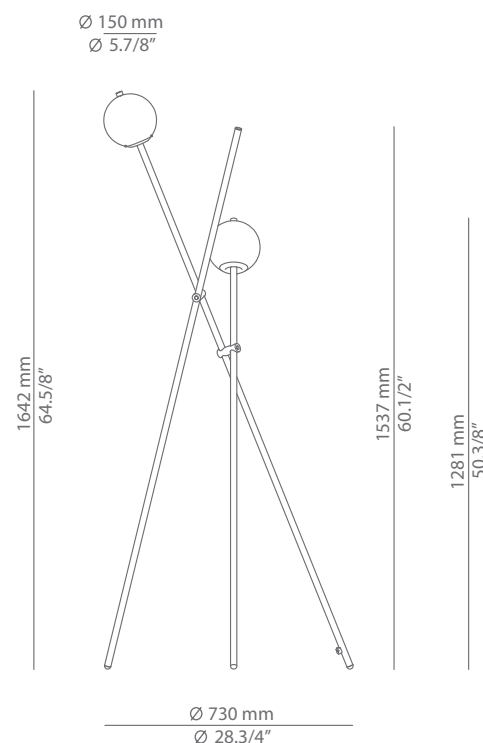

TABLE KIT

LECTERN KIT

SPECIAL REQUIREMENTS

Custom finishes and versions

Alternate lamping, versions and finishes available for projects. Consult our offices.

Special instructions

ESTILUZ, S.A.
Carretera d'Ogassa, s/n
17860 Sant Joan de les Abadesses
T+34 972 720 125
F+34 972 720 796

estiluz@estiluz.com
www.estiluz.com