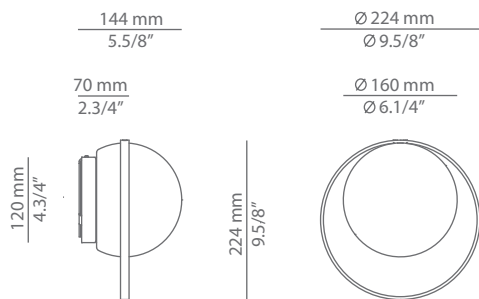

CIRC

A-3722X

wall lamp

Date	Type
Project	
Location	
Model #	Quantity
Specifier	

Description

Metallic wall lamp providing direct and indirect light.
 Shade is made of translucent satinated beige polyethilene.
 Suitable for indoor and outdoor locations (outdoor finishes only).

Pictures above might not show the specified dimensions or material. They are for illustration purposes only.

Ordering information

Product Code	Lamp	Finish indoor	Finish outdoor
■ A-3722X INDOOR & OUTDOOR	LED 8W (2700K / Ang 120° / >80 CRI) 230V (included) / Typ* 720 lumens Dimmable Triac Polyethylene shade	■ 26 BLK Black ■ 61 S GLD Satin Gold ■ 80 RT Rust	■ 26 BLK Black ■ 80 RT Rust