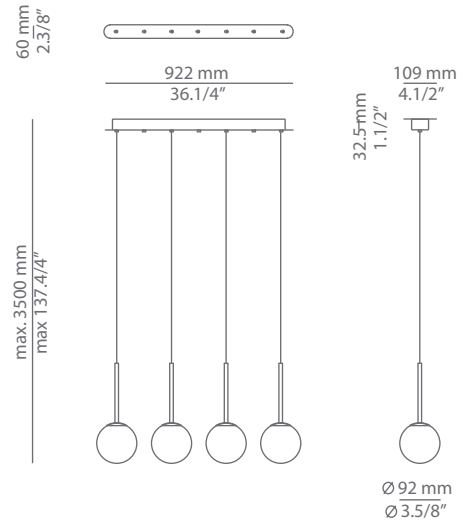

ALFI T-3744AS

suspension lamp

Date	Type
Project	
Location	
Model #	Quantity
Specifier	

Code	Composition includes
L92S.4 alfi	1 linear canopy 113415XX3U 4 units of T-3744 with textil cable 1 driver 671000049 / Dimmable 0-10V 4 plain glass shades 113741000
	<table border="0" style="width: 100%;"> <tr> <th style="text-align: left; border-right: 1px solid black;">Canopy</th> <th style="text-align: left;">Finish</th> </tr> <tr> <td style="border-right: 1px solid black;"> 26 BLK Black 71 WH White </td> <td> 26 BLK Black 20 GLD M Gold Matt CUSTOM </td> </tr> </table>

Code	Composition includes
R40S.3A alfi	1 round canopy 113415XX6 3 units of T-3744 with textil cable 1 driver 671000049 / Dimmable 0-10V 3 glass shades with cap 113741XX0
	<table border="0" style="width: 100%;"> <tr> <th style="text-align: left; border-right: 1px solid black;">Canopy</th> <th style="text-align: left;">Finish</th> </tr> <tr> <td style="border-right: 1px solid black;"> 26 BLK Black 71 WH White </td> <td> 26 BLK Black 20 GLD M Gold Matt CUSTOM </td> </tr> </table>