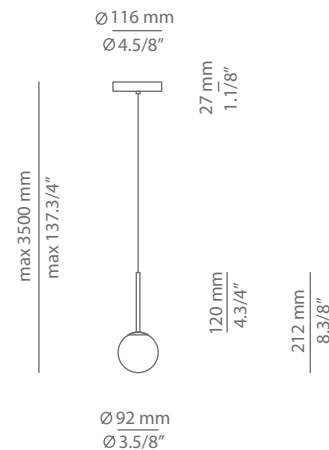

SPECIAL REQUIREMENTS

Custom finishes and versions

We offer custom plated or RAL finishes.

Alternate lamping and sizes available for projects. Consult our offices.

Special instructions

ESTILUZ Inc. USA & CANADA
330 West 38th St. Suite 710
New York, NY 10018 USA
T+1 (646) 454 - 1285
F+1 (646) 454 - 1799

info@estiluzusa.com
www.estiluzusa.com