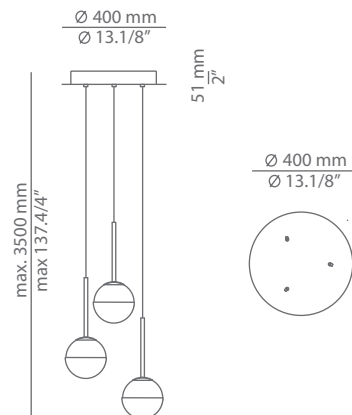

SPECIAL REQUIREMENTS

Custom finishes and versions

We offer custom plated or RAL finishes.

Alternate lamping and sizes available for projects. Consult our offices.

Special instructions