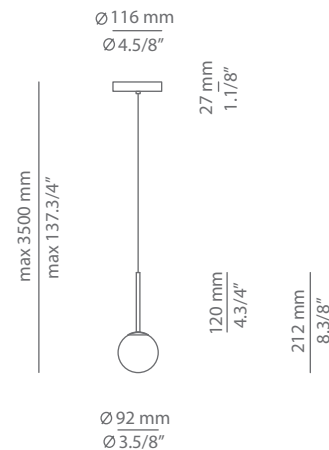

ALFI T-3744AS

suspension lamp

Date	Type
Project	
Location	
Model #	Quantity
Specifier	

Description

Metallic suspension lamp with glass shade with cap and integrated LED.
Adjustable height.

Pictures above might not show the specified dimensions or material. They are for illustration purposes only.

Ordering information

Product Code	Lamp	Finish
■ T-3744AS glass shade with cap	LED 3W (led included) (2700K / Ang 120° / >90 CRI / 24V) / 100V - 277V Typ* 300 lumens / Non Dimmable	■ 26 BLK Black ■ 20 GLD M Gold Matt ■ CUSTOM

Product includes

Code	Description
113534XX0U	1 canopy for 1 single pedant
T-3744C	1 alfi pendant with textile cable
113743XX0	1 glass shade with cap
671000038	1 driver / Non dimmable

SPECIAL REQUIREMENTS

Custom finishes and versions

We offer custom plated or RAL finishes.
Alternate lamping and sizes available for projects. Consult our offices.

Special instructions