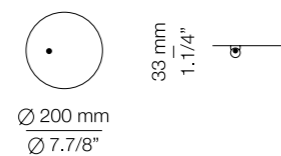

Table accessory