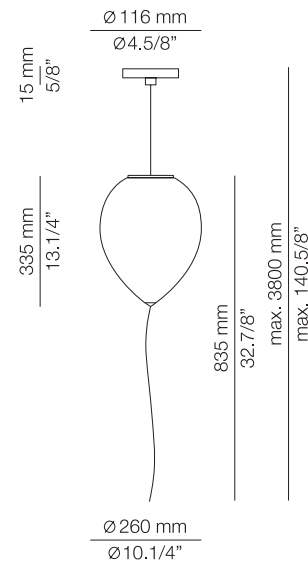

ROUND CANOPY

BALLOON R40.3

BALLOON R70.6

BALLOON R100.9

BALLOON M5

(ENG) A childhood memory is happily recalled in this charming lamp. Appearing to float effortlessly on the wall or from the ceiling. The shade of translucent, satinated polyethylene provides a uniform glowing light. (ESP) Esta encantadora lámpara parece flotar sin esfuerzo en el techo o la pared, evocando recuerdos de una infancia feliz. Su pantalla de polietileno satinado translúcido proporciona una luz intensa y uniforme.

BALLOON

A-3050

LED or Fluor. up to A19 / 20W
Medium Base / 120V
On/Off pull cord switch
Dimmable when using dimmable lamps

Finish

○ 74 WH

t-3052

LED or Fluor. up to A19 / 20W
Medium Base / 120V
Dimmable when using dimmable lamps

Finish

○ 74 WH

T-3055

LED or Fluor. up to A19 / 20W
Medium Base / 120V
Dimmable when using dimmable lamps

Finish

○ 74 WH

Additional

We offer custom finishes, sizes, and alternate lamping for projects.