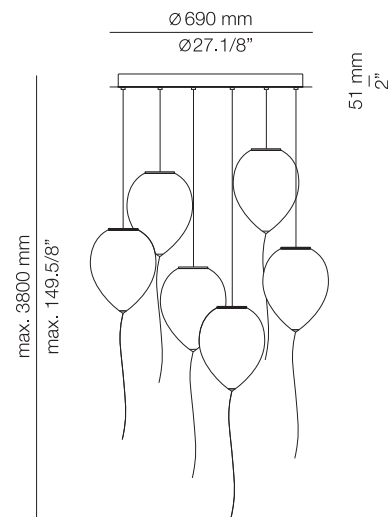

ROUND CANOPY

BALLOON R40.3

BALLOON R70.6

BALLOON R100.9

BALLOON M5

(ENG) A childhood memory is happily recalled in this charming lamp. Appearing to float effortlessly on the wall or from the ceiling. The shade of translucent, satinated polyethylene provides a uniform glowing light. (ESP) Esta encantadora lámpara parece flotar sin esfuerzo en el techo o la pared, evocando recuerdos de una infancia feliz. Su pantalla de polietileno satinado translúcido proporciona una luz intensa y uniforme.

BALLOON

A-3050

LED or Fluor. up to A19 / 20W
Medium Base / 120V
On/Off pull cord switch
Dimmable when using dimmable lamps

Finish

○ 74 WH

t-3052

LED or Fluor. up to A19 / 20W
Medium Base / 120V
Dimmable when using dimmable lamps

Finish

○ 74 WH

T-3055

LED or Fluor. up to A19 / 20W
Medium Base / 120V
Dimmable when using dimmable lamps

Finish

○ 74 WH

Additional

We offer custom finishes, sizes, and alternate lamping for projects.