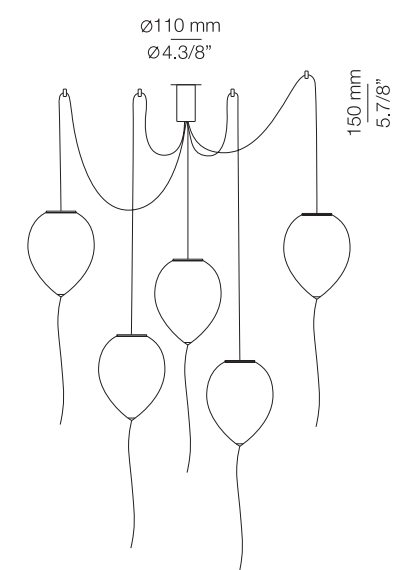

ROUND CANOPY

BALLOON R40.3

BALLOON R70.6

BALLOON R100.9

BALLOON M5

(ENG) A childhood memory is happily recalled in this charming lamp. Appearing to float effortlessly on the wall or from the ceiling. The shade of translucent, satinated polyethylene provides a uniform glowing light. (ESP) Esta encantadora lámpara parece flotar sin esfuerzo en el techo o la pared, evocando recuerdos de una infancia feliz. Su pantalla de polietileno satinado translúcido proporciona una luz intensa y uniforme.

BALLOON

A-3050

LED or Fluor. up to A19 / 20W
Medium Base / 120V
On/Off pull cord switch
Dimmable when using dimmable lamps

Finish

○ 74 WH

t-3052

LED or Fluor. up to A19 / 20W
Medium Base / 120V
Dimmable when using dimmable lamps

Finish

○ 74 WH

T-3055

LED or Fluor. up to A19 / 20W
Medium Base / 120V
Dimmable when using dimmable lamps

Finish

○ 74 WH

Additional

We offer custom finishes, sizes, and alternate lamping for projects.