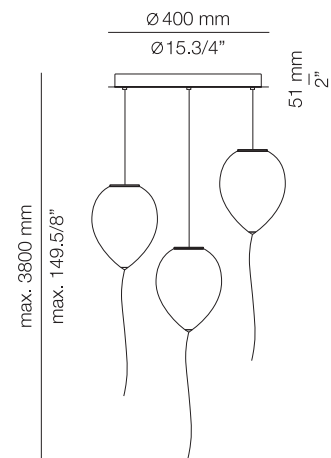

ROUND CANOPY

BALLOON R40.3

BALLOON R70.6

BALLOON R100.9

BALLOON M5

(ENG) A childhood memory is happily recalled in this charming lamp. Appearing to float effortlessly on the wall or from the ceiling. The shade of translucent, satinated polyethylene provides a uniform glowing light. (ESP) Esta encantadora lámpara parece flotar sin esfuerzo en el techo o la pared, evocando recuerdos de una infancia feliz. Su pantalla de polietileno satinado translúcido proporciona una luz intensa y uniforme.

BALLOON

A-3050

LED or Fluor. up to A19 / 20W
Medium Base / 120V
On/Off pull cord switch
Dimmable when using dimmable lamps

Finish

○ 74 WH

t-3052

LED or Fluor. up to A19 / 20W
Medium Base / 120V
Dimmable when using dimmable lamps

Finish

○ 74 WH

T-3055

LED or Fluor. up to A19 / 20W
Medium Base / 120V
Dimmable when using dimmable lamps

Finish

○ 74 WH

Additional

We offer custom finishes, sizes, and alternate lamping for projects.