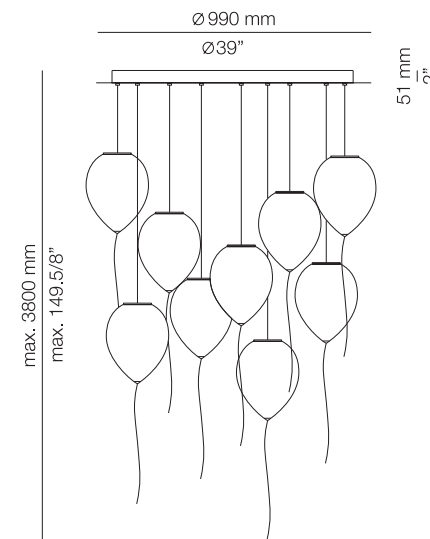

ROUND CANOPY

BALLOON R40.3

BALLOON R70.6

BALLOON R100.9

BALLOON M5

(ENG) A childhood memory is happily recalled in this charming lamp. Appearing to float effortlessly on the wall or from the ceiling. The shade of translucent, satinated polyethylene provides a uniform glowing light. (ESP) Esta encantadora lámpara parece flotar sin esfuerzo en el techo o la pared, evocando recuerdos de una infancia feliz. Su pantalla de polietileno satinado translúcido proporciona una luz intensa y uniforme.

BALLOON

A-3050

LED or Fluor. up to A19 / 20W
Medium Base / 120V
On/Off pull cord switch
Dimmable when using dimmable lamps

Finish

○ 74 WH

t-3052

LED or Fluor. up to A19 / 20W
Medium Base / 120V
Dimmable when using dimmable lamps

Finish

○ 74 WH

T-3055

LED or Fluor. up to A19 / 20W
Medium Base / 120V
Dimmable when using dimmable lamps

Finish

○ 74 WH

Additional

We offer custom finishes, sizes, and alternate lamping for projects.