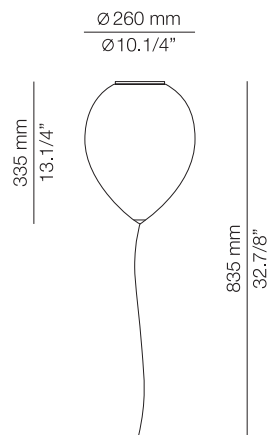

ROUND CANOPY

BALLOON R40.3

BALLOON R70.6

BALLOON R100.9

BALLOON M5

(ENG) A childhood memory is happily recalled in this charming lamp. Appearing to float effortlessly on the wall or from the ceiling. The shade of translucent, satinated polyethylene provides a uniform glowing light. (ESP) Esta encantadora lámpara parece flotar sin esfuerzo en el techo o la pared, evocando recuerdos de una infancia feliz. Su pantalla de polietileno satinado translúcido proporciona una luz intensa y uniforme.

BALLOON

A-3050

LED or Fluor. up to A19 / 20W
Medium Base / 120V
On/Off pull cord switch
Dimmable when using dimmable lamps

Finish

○ 74 WH

t-3052

LED or Fluor. up to A19 / 20W
Medium Base / 120V
Dimmable when using dimmable lamps

Finish

○ 74 WH

T-3055

LED or Fluor. up to A19 / 20W
Medium Base / 120V
Dimmable when using dimmable lamps

Finish

○ 74 WH

Additional

We offer custom finishes, sizes, and alternate lamping for projects.