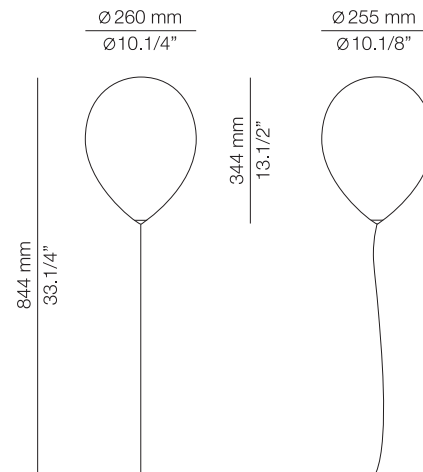

ROUND CANOPY

BALLOON R40.3

BALLOON R70.6

BALLOON R100.9

BALLOON M5

(ENG) A childhood memory is happily recalled in this charming lamp. Appearing to float effortlessly on the wall or from the ceiling. The shade of translucent, satinated polyethylene provides a uniform glowing light. (ESP) Esta encantadora lámpara parece flotar sin esfuerzo en el techo o la pared, evocando recuerdos de una infancia feliz. Su pantalla de polietileno satinado translúcido proporciona una luz intensa y uniforme.

BALLOON

A-3050

LED or Fluor. up to A19 / 20W
Medium Base / 120V
On/Off pull cord switch
Dimmable when using dimmable lamps

Finish

○ 74 WH

t-3052

LED or Fluor. up to A19 / 20W
Medium Base / 120V
Dimmable when using dimmable lamps

Finish

○ 74 WH

T-3055

LED or Fluor. up to A19 / 20W
Medium Base / 120V
Dimmable when using dimmable lamps

Finish

○ 74 WH

Additional

We offer custom finishes, sizes, and alternate lamping for projects.