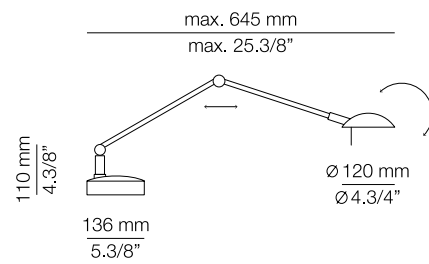

M-1137L

LED 6,1W **A+**
(2700K / Ang. 120°
>90 CRI / 350mA) / 230V
Typ* 565 lumens
Push button dimmer

Finish

● 37 NI

Additional

We offer custom finishes, sizes,
and alternate lamping for projects.

Photographs may show non-standard products.