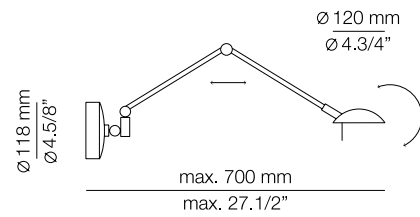

Finishes

- 61 S GLD
- 36 BR
- 37 NI

Additional

We offer custom finishes, sizes,
and alternate lamping for projects.

Photographs may show non-standard products.

ICONS

A-1136L

LED 6,1W **A+**
(2700K / Ang. 120°
>90 CRI / 350mA) / 120V - 240V
Typ* 565 lumens
Push button dimmer