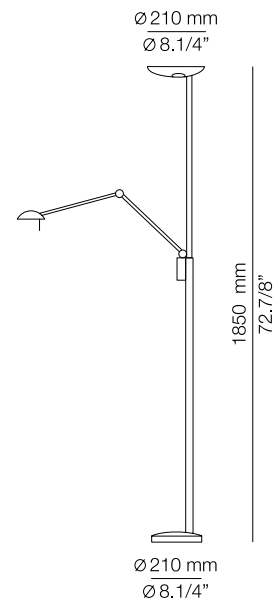

Finishes

- 61 S GLD
- 37 NI
- 26 BLK