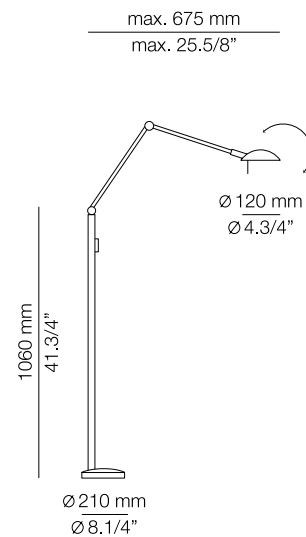

Additional

We offer custom finishes, sizes,
and alternate lamping for projects.

Photographs may show non-standard products.