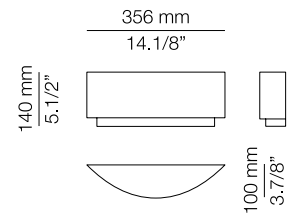

IRIS

A-2710L

LED 15W **A**
(2700K / Ang. 120° / >90 CRI)
230V / Typ* 1092 lumens
Dimmable Triac

Finish body

● 37 NI

Finish shade

- 26 BLK
- 27 WH
- 38 GR

Additional

We offer custom finishes, sizes,
and alternate lamping for projects.

Photographs may show non-standard products.