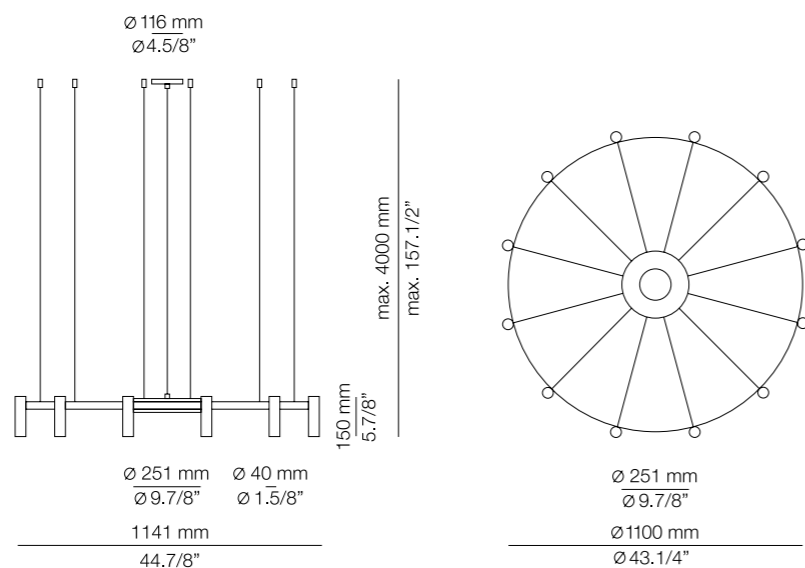

(ENG) The chandelier re-imagined as a stylized wheel, with cylindrical lamps which can project light up and down. Laverd is offered in two sizes that can be combined or vertically connected. A central element suspended from steel cables permits the creation of different shapes. (ESP) Laverd da vida a una lámpara de araña, reinterpretación estilizada de una rueda con pantallas cilíndricas que proyectan la luz en ambos sentidos. Un elemento central dinámico permite la creación de diferentes formas conectando y combinando lámparas de dos diámetros verticalmente.

LAVERD

T-3805

LED 16x3W **A++**
 (2700K / Ang.120° / >90CRI / 24V)
 100V - 277V / Typ* 16x300 lumens
 Dimmable 0-10V
 Up and down light

Finish body

- 26 BLK

Finish head

- 26 BLK
- 61 S GLD

T-3806

LED 24x3W **A++**
 (2700K / Ang.120° / >90CRI / 24V)
 100V - 277V / Typ* 24x300 lumens
 Dimmable 0-10V
 Up and down light

Finish body

- 26 BLK

Finish head

- 26 BLK
- 61 S GLD

Possible shapes

Additional

We offer custom finishes, sizes,
 and alternate lamping for projects.