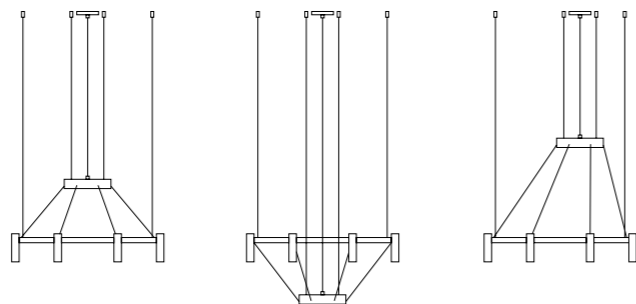

(ENG) The chandelier re-imagined as a stylized wheel, with cylindrical lamps which can project light up and down. Laverd is offered in two sizes that can be combined or vertically connected. A central element suspended from steel cables permits the creation of different shapes. (ESP) Laverd da vida a una lámpara de araña, reinterpretación estilizada de una rueda con pantallas cilíndricas que proyectan la luz en ambos sentidos. Un elemento central dinámico permite la creación de diferentes formas conectando y combinando lámparas de dos diámetros verticalmente.

LAVERD

T-3805

LED 16x3W **A++**
 (2700K / Ang.120° / >90CRI / 24V)
 100V - 277V / Typ* 16x300 lumens
 Dimmable 0-10V
 Up and down light

Finish body

- 26 BLK

Finish head

- 26 BLK
- 61 S GLD

T-3806

LED 24x3W **A++**
 (2700K / Ang.120° / >90CRI / 24V)
 100V - 277V / Typ* 24x300 lumens
 Dimmable 0-10V
 Up and down light

Finish body

- 26 BLK

Finish head

- 26 BLK
- 61 S GLD

Possible shapes

Additional

We offer custom finishes, sizes,
 and alternate lamping for projects.

Photographs may show non-standard products