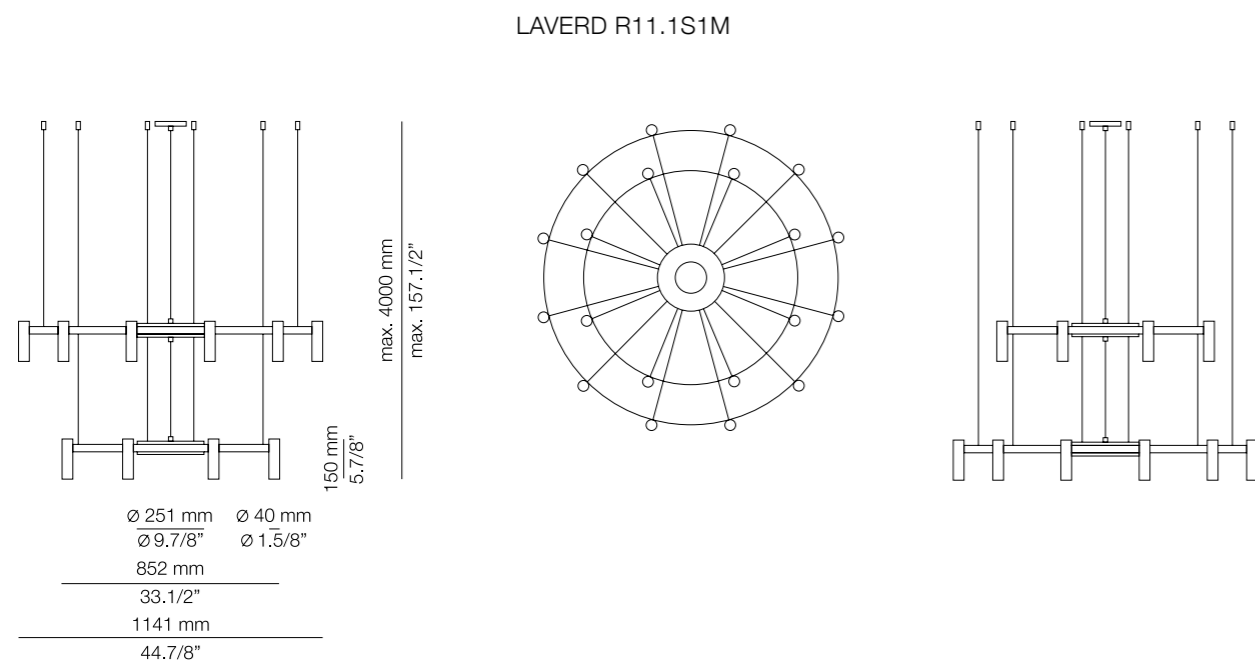

(ENG) The chandelier re-imagined as a stylized wheel, with cylindrical lamps which can project light up and down. Laverd is offered in two sizes that can be combined or vertically connected. A central element suspended from steel cables permits the creation of different shapes. (ESP) Laverd da vida a una lámpara de araña, reinterpretación estilizada de una rueda con pantallas cilíndricas que proyectan la luz en ambos sentidos. Un elemento central dinámico permite la creación de diferentes formas conectando y combinando lámparas de dos diámetros verticalmente.

LAVERD

T-3805

LED 16x3W **A++**
 (2700K / Ang.120° / >90CRI / 24V)
 100V - 277V / Typ* 16x300 lumens
 Dimmable 0-10V
 Up and down light

Finish body

- 26 BLK

Finish head

- 26 BLK
- 61 S GLD

T-3806

LED 24x3W **A++**
 (2700K / Ang.120° / >90CRI / 24V)
 100V - 277V / Typ* 24x300 lumens
 Dimmable 0-10V
 Up and down light

Finish body

- 26 BLK

Finish head

- 26 BLK
- 61 S GLD

Possible shapes

Additional

We offer custom finishes, sizes,
 and alternate lamping for projects.