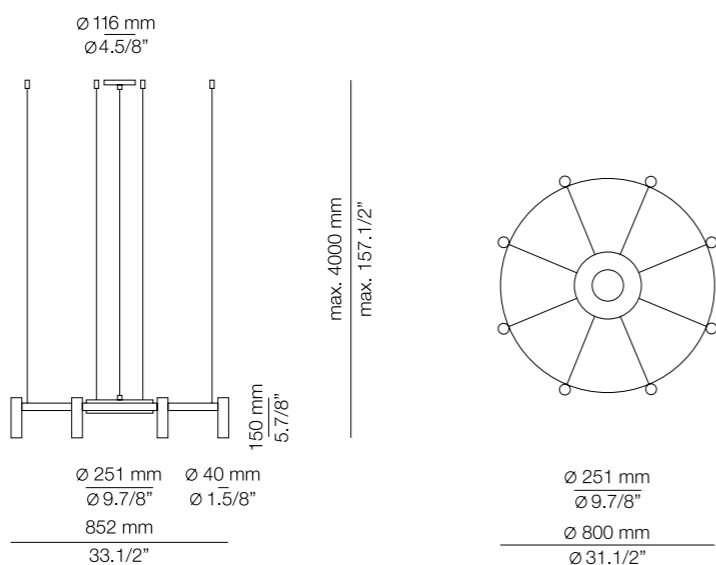

(ENG) The chandelier re-imagined as a stylized wheel, with cylindrical lamps which can project light up and down. Laverd is offered in two sizes that can be combined or vertically connected. A central element suspended from steel cables permits the creation of different shapes. (ESP) Laverd da vida a una lámpara de araña, reinterpretación estilizada de una rueda con pantallas cilíndricas que proyectan la luz en ambos sentidos. Un elemento central dinámico permite la creación de diferentes formas conectando y combinando lámparas de dos diámetros verticalmente.

LAVERD

T-3805

LED 16x3W **A++**
 (2700K / Ang.120° / >90CRI / 24V)
 100V - 277V / Typ* 16x300 lumens
 Dimmable 0-10V
 Up and down light

Finish body

- 26 BLK

Finish head

- 26 BLK
- 61 S GLD

T-3806

LED 24x3W **A++**
 (2700K / Ang.120° / >90CRI / 24V)
 100V - 277V / Typ* 24x300 lumens
 Dimmable 0-10V
 Up and down light

Finish body

- 26 BLK

Finish head

- 26 BLK
- 61 S GLD

Possible shapes

Additional

We offer custom finishes, sizes,
 and alternate lamping for projects.