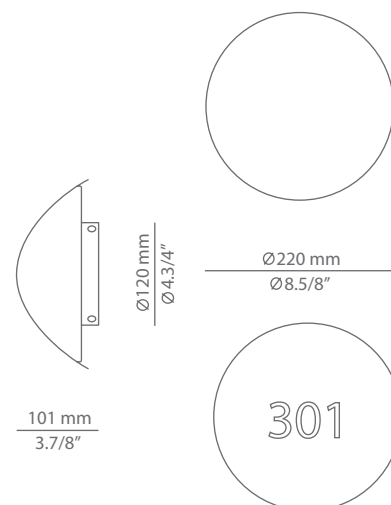

SPECIAL REQUIREMENTS

Custom finishes and versions

We offer custom plated and RAL finishes.

Alternate lamping and versions available for projects. Consult our offices.