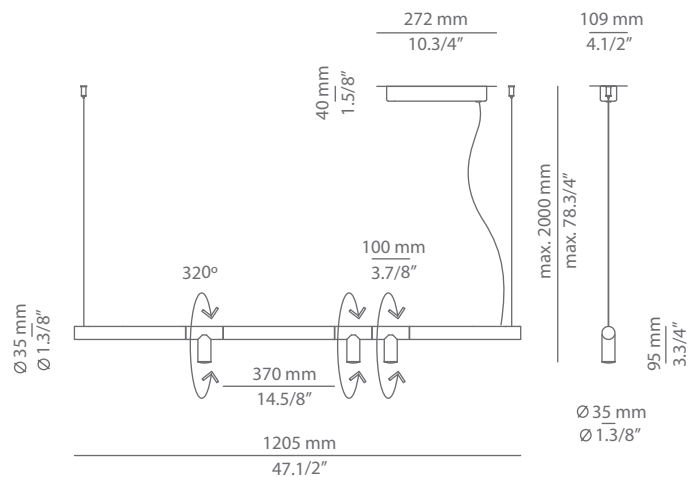

SPECIAL REQUIREMENTS

Custom finishes and versions

We offer custom plated or RAL finishes.
Alternate lamping and sizes available for projects. Consult our offices.