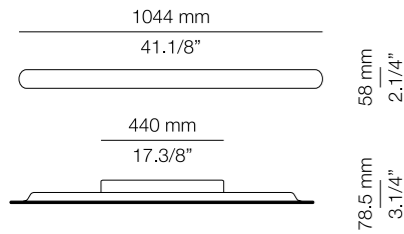

A-3351

El. Fluorescent 39W
T5 H0 / 100V - 277V / Non dimmable
Compatible with LED bulb