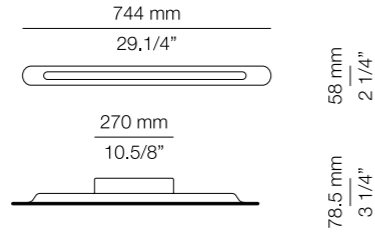

A-3350A

El. Fluorescent 24W
T5 H0 / 230V / Non dimmable
Compatible with LED bulb