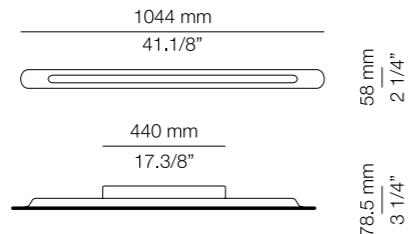

A-3351A

El. Fluorescent 39W
T5 H0 / 100V - 277V / Non dimmable
Compatible with LED bulb