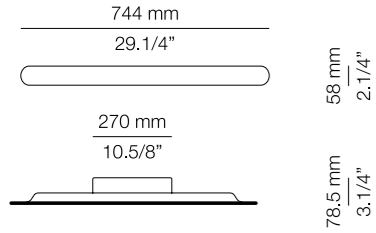

A-3350

El. Fluorescent 24W
T5 H0 / 230V / Non dimmable
Compatible with LED bulb