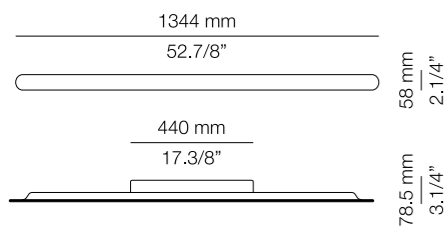

A-3352

El. Fluorescent 54W
T5 H0 / 100V - 277V / Non dimmable
Compatible with LED bulb