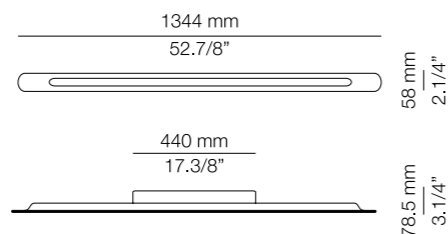

Finishes

- 22 CH
- 74 WH

Additional

We offer custom finishes, sizes, and alternate lamping for projects. Contract option minimum quantity required.

Photographs may show non-standard products.

Contract Option